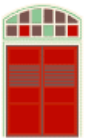

National Anthem ●

Football ●

National Symbol ●

Majulah Singapura ●